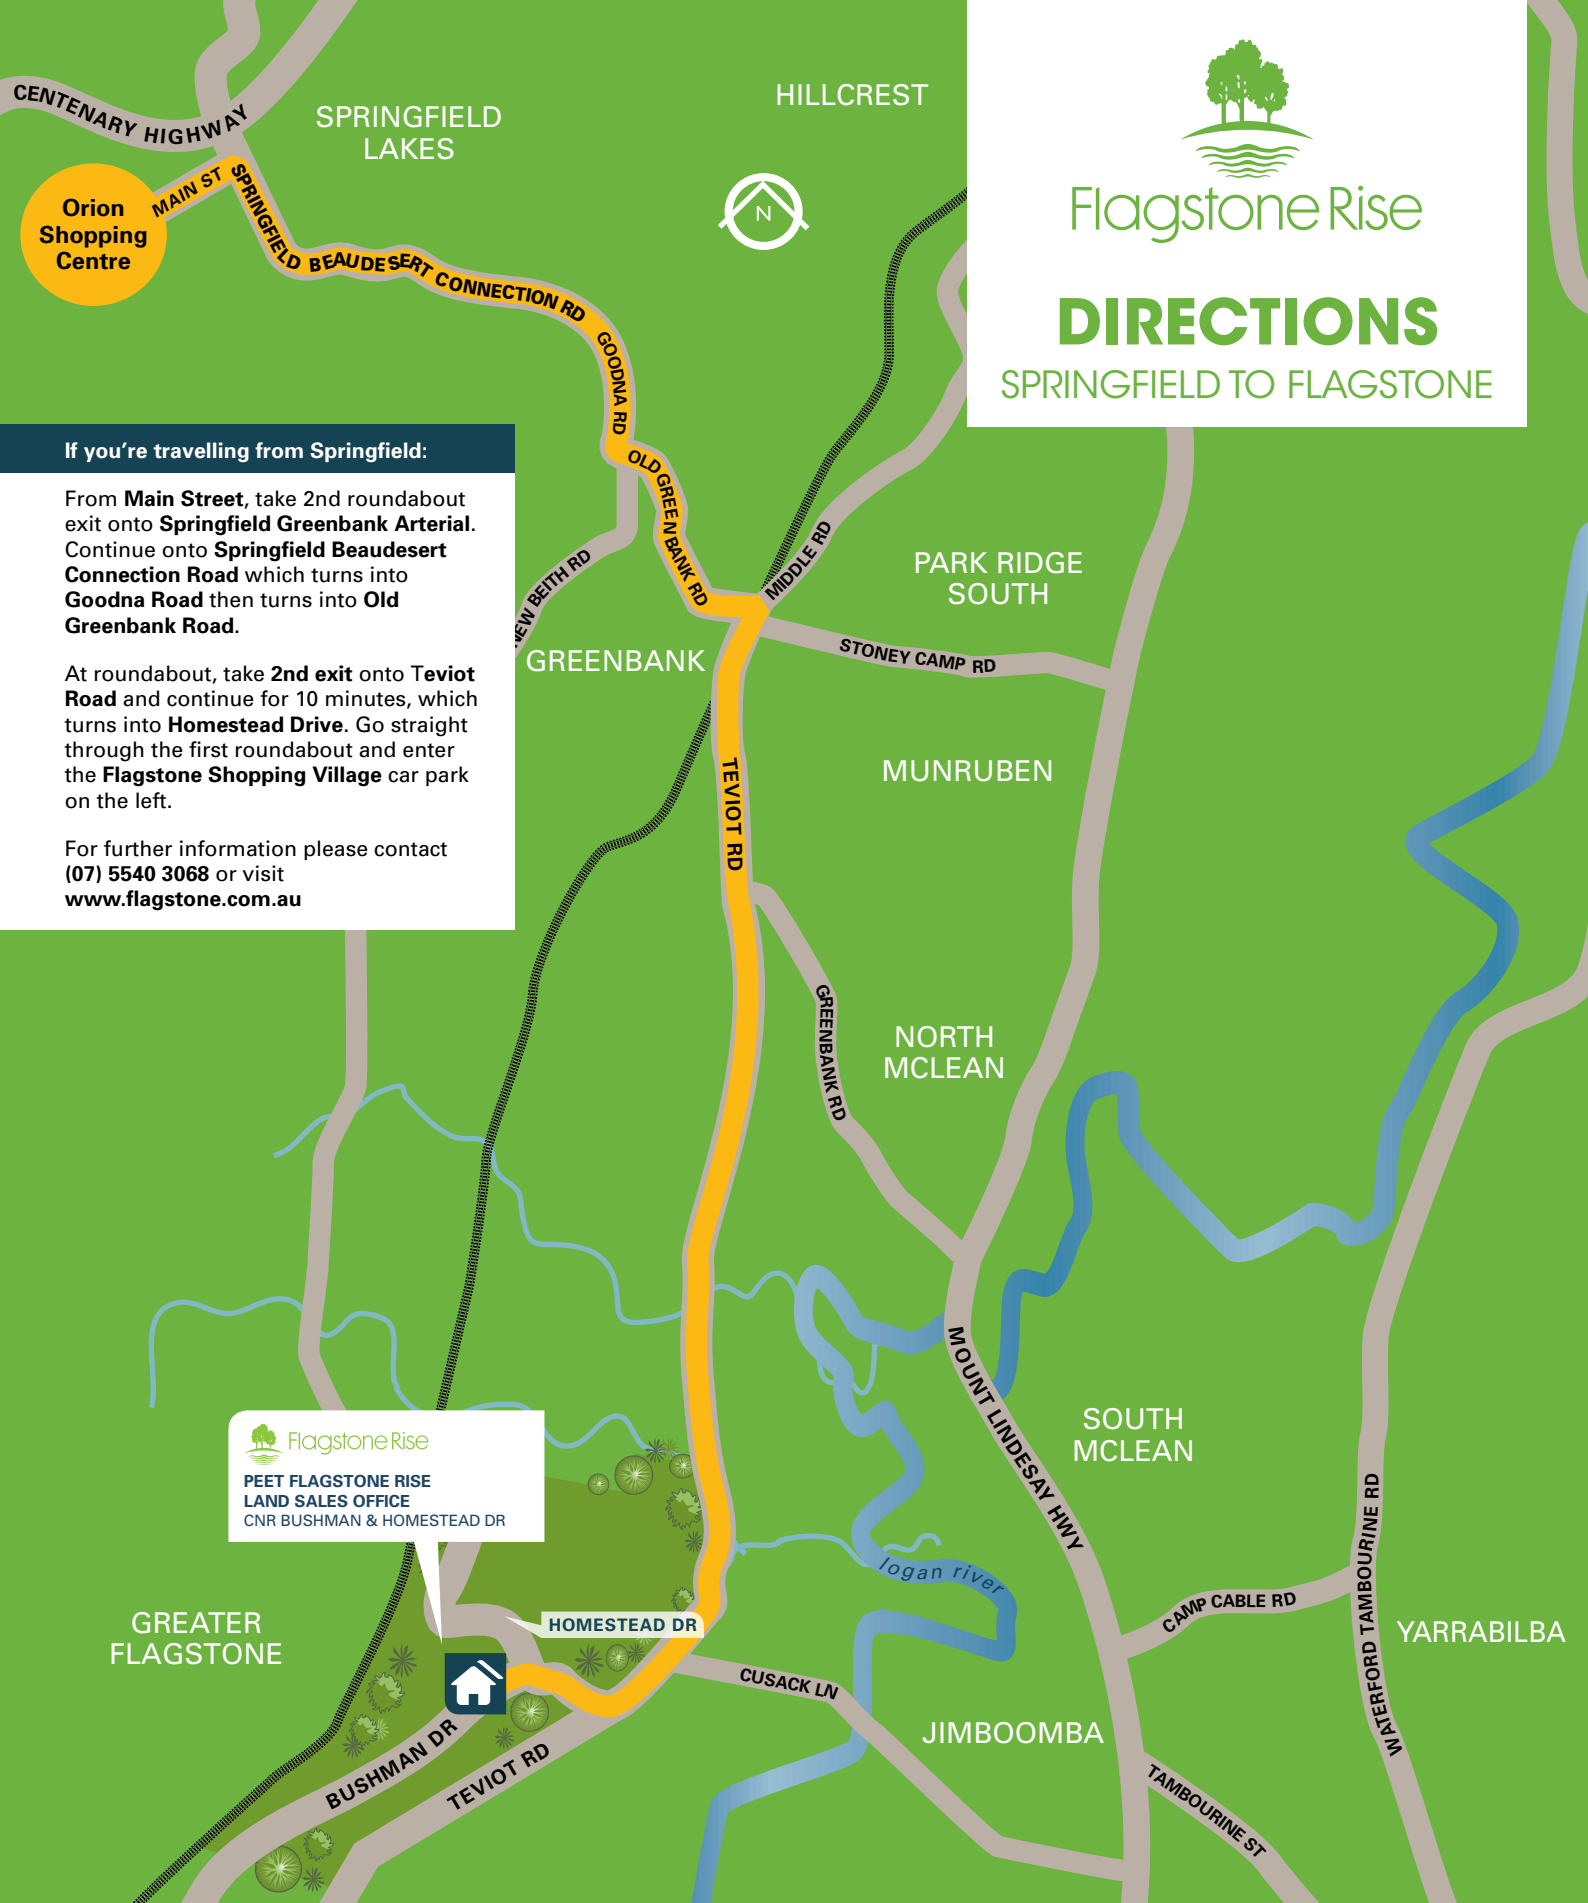

Flagstone Rise

DIRECTIONS

SPRINGFIELD TO FLAGSTONE

If you're travelling from Springfield:

From **Main Street**, take 2nd roundabout exit onto **Springfield Greenbank Arterial**. Continue onto **Springfield Beaudesert Connection Road** which turns into **Goodna Road** then turns into **Old Greenbank Road**.

At roundabout, take **2nd exit** onto **Teviot Road** and continue for 10 minutes, which turns into **Homestead Drive**. Go straight through the first roundabout and enter the **Flagstone Shopping Village** car park on the left.

*Prices correct at time of print

Lot sizes 450m² - 1328m²

Land from **\$139,000***

House and land from **\$288,996***